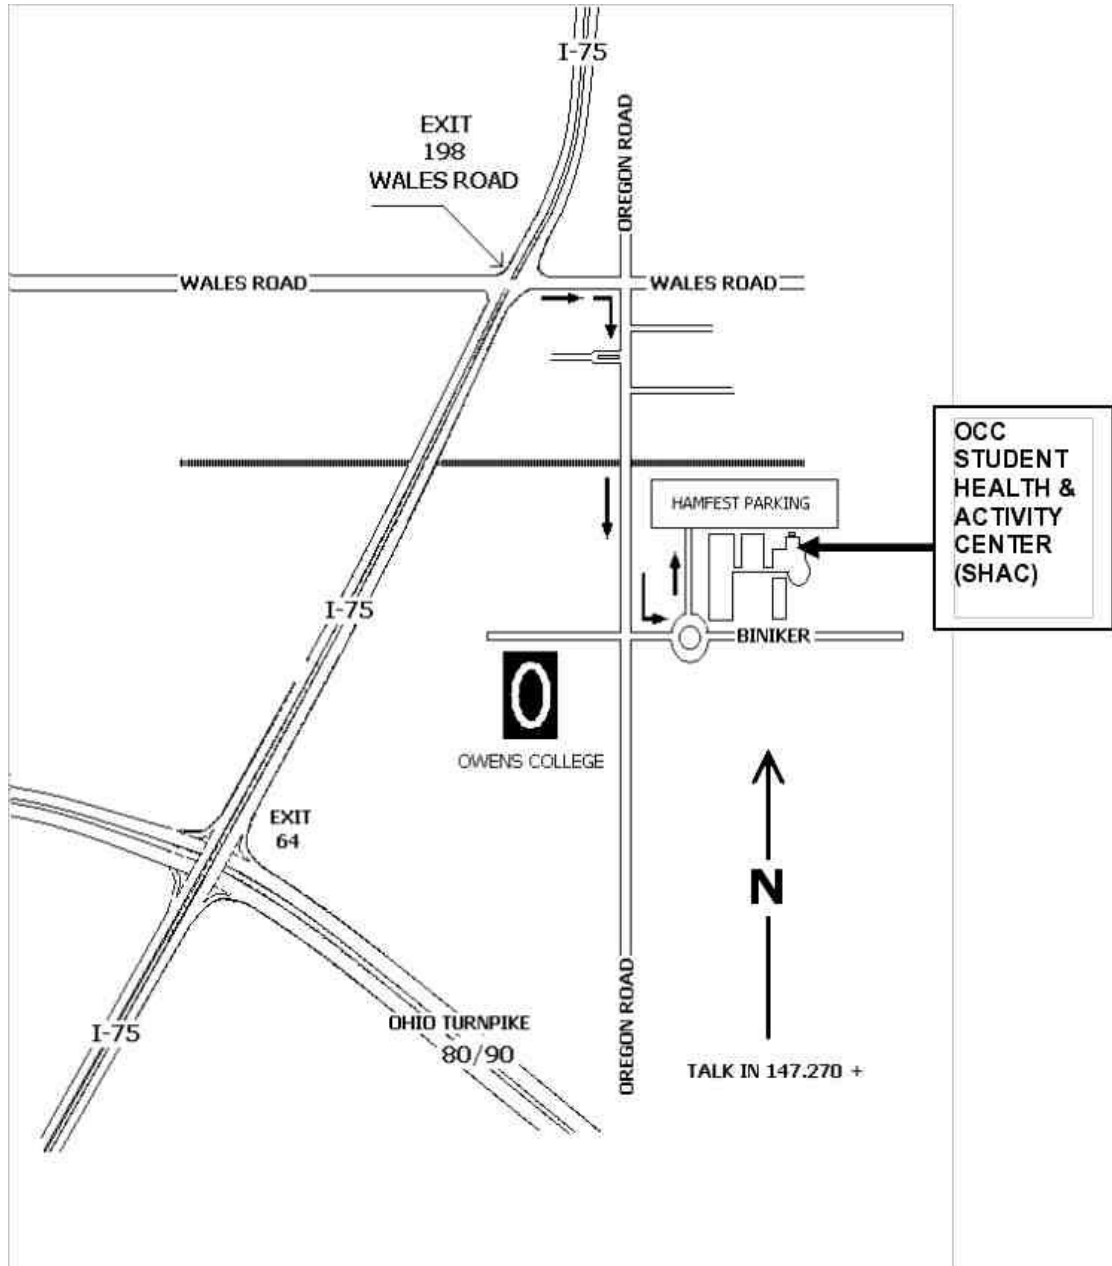

## **DRIVING DIRECTIONS TO TMRA 2012 HAMFEST:**

Owens Community College – Student Health and Activity Center  
**30335 Oregon Road., Perrysburg, OH 43551**

**From Southbound I-75:** Take I-75 South to Exit 198-Wales Road. Travel east on Wales Road and turn right onto Oregon Road (first intersection). You will go through three traffic lights. At the first stop sign, turn right. Stay to the right when the road forks. Park in the parking lot to your left. This is the closest lot to the entrance of College Hall. The Admissions Office is on the first floor. Signs posted inside the building should lead you directly to the office.

**From the Ohio Turnpike:** Take the Ohio Turnpike to Exit 64, where it intersects with Interstate 75. Exit the turnpike heading north on I-75. Then follow the northbound I-75 directions above.